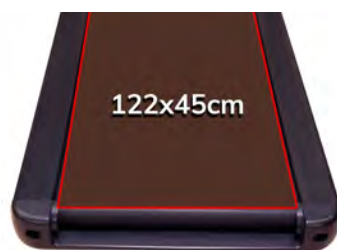

#### Measures:

Distance, time, speed, calories.

- Max. user weight: 110Kg
- Weight: 41.5Kg
- Dimensions: 147.5cm x 76.5cm x 127cm
- Power: 2.0-1.0HP
- Speed: 1-14Km/h
- Running surface: 122x45cm

#### TABLET HOLDER

It is compatible with iPads and tablets, between 5 and 13 inches.