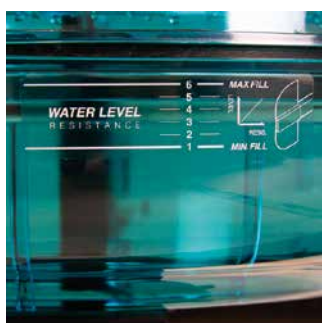

CARDIFF SERIES

CARDIFF R370

BH

R.R.P.

EAN: 8431284831653

Rowing machines

Enjoy a new experience in your training sessions with a rowing machine which easily adapts to any user. It is BH's first water rower with up to 6 resistance levels and adjustable footrests.

Monitor

Measurements:

Time, Rows/minute, Total rows, Calories, Pulse, Distance

- Max. user weight: 125kg
- Weight: 38,5kg
- Dimensions: 205cm x 56cm x 97cm

6 INTENSITY LEVELS

Fill the water tank between 1 and 6 levels to adjust the resistance level in your trainings.